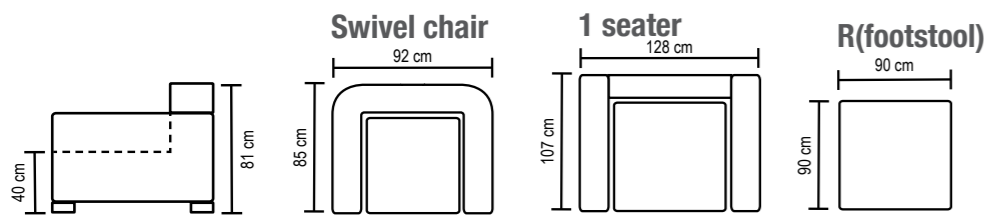

Andango

bellus[®]

Regular pieces

Choose a model from best sellers

All measurements are approximate.

Combinations

Modify a unique sofa from these parts

All measurements are approximate.

Seat core is pocket spring topped with memory foam for a nice and comfortable feeling.

Picture combination:
AU-Mod 2-E-1L
with standard 3 cm legs

Legs

Choose legs color

Leg height
3 cm
standard

Leg height
5 cm
optional