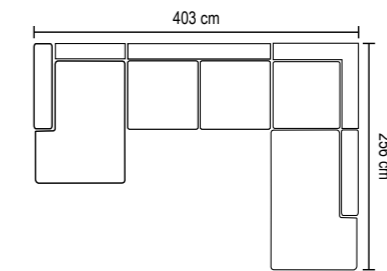

Andango

bellus[®]

Regular pieces

Choose a model from best sellers

All measurements are approximate.

Combinations

Modify a unique sofa from these parts

All measurements are approximate.

Seat core is pocket spring topped with memory foam for a nice and comfortable feeling.

Picture combination:
AU-Mod 2-E-1L
with standard 3 cm legs

Legs

Choose legs color

Leg height
3 cm
standard

Leg height
5 cm
optional