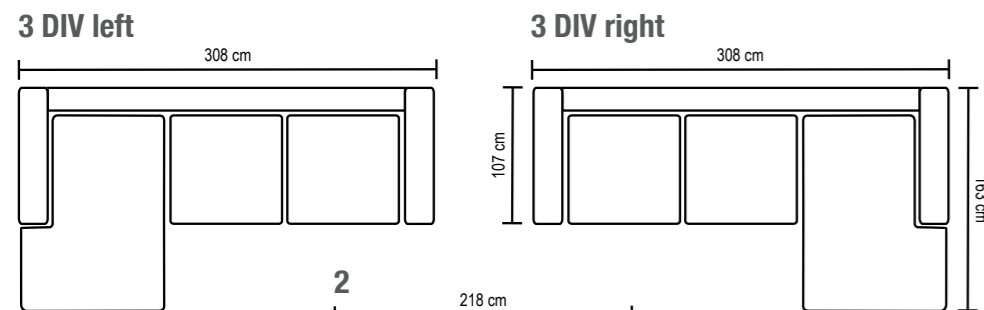

Andango

bellus[®]

Regular pieces

Choose a model from best sellers

All measurements are approximate.

Combinations

Modify a unique sofa from these parts

All measurements are approximate.

Seat core is pocket spring topped with memory foam for a nice and comfortable feeling.

Picture combination:
AU-Mod 2-E-1L
with standard 3 cm legs

Legs

Choose legs color

Leg height
3 cm
standard

Leg height
5 cm
optional