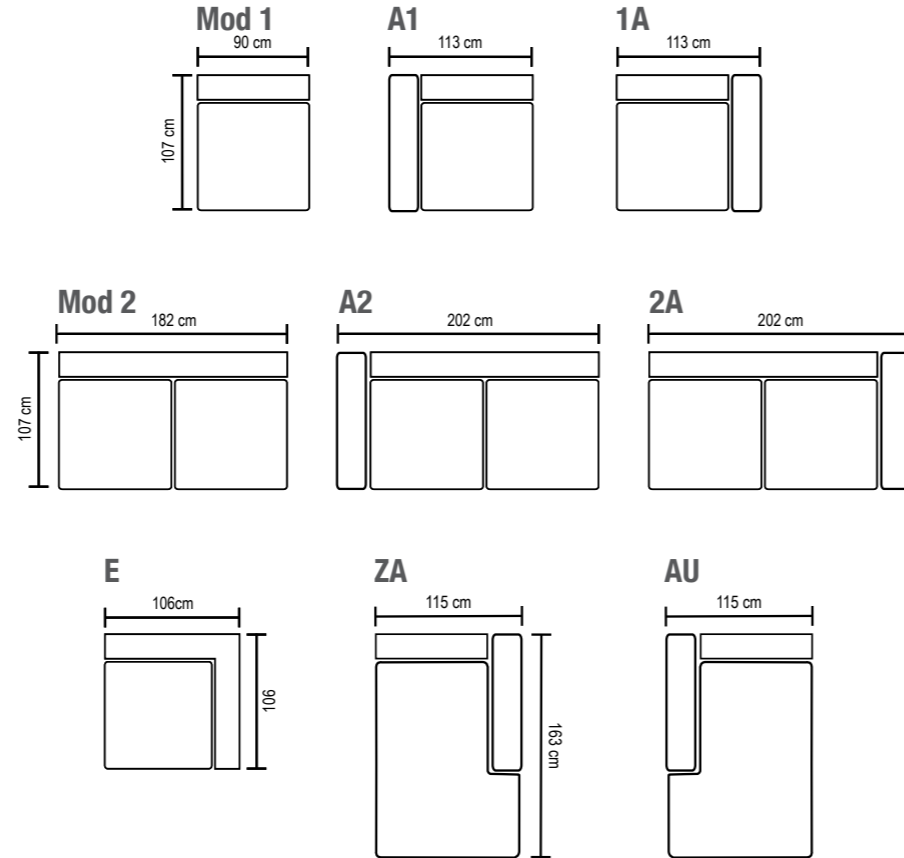

Andango

bellus[®]

Regular pieces

Choose a model from best sellers

All measurements are approximate.

Combinations

Modify a unique sofa from these parts

All measurements are approximate.

Seat core is pocket spring topped with memory foam for a nice and comfortable feeling.

Picture combination:
AU-Mod 2-E-1L
with standard 3 cm legs

Legs

Choose legs color

Leg height
3 cm
standard

Leg height
5 cm
optional