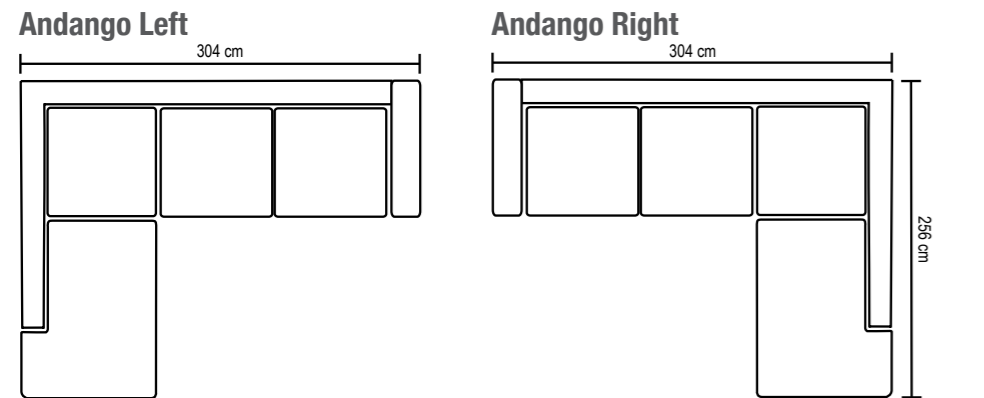

Andango

bellus[®]

Regular pieces

Choose a model from best sellers

All measurements are approximate.

Combinations

Modify a unique sofa from these parts

All measurements are approximate.

Seat core is pocket spring topped with memory foam for a nice and comfortable feeling.

Picture combination:
AU-Mod 2-E-1L
with standard 3 cm legs

Legs

Choose legs color

Leg height
3 cm
standard

Leg height
5 cm
optional