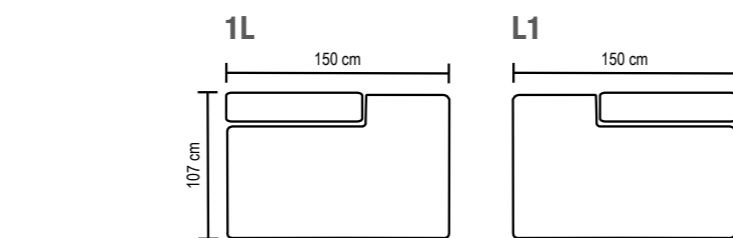

Andango

bellus[®]

Regular pieces

Choose a model from best sellers

All measurements are approximate.

Combinations

Modify a unique sofa from these parts

All measurements are approximate.

Seat core is pocket spring topped with memory foam for a nice and comfortable feeling.

Picture combination:
AU-Mod 2-E-1L
with standard 3 cm legs

Legs

Choose legs color

Leg height
3 cm
standard

Leg height
5 cm
optional